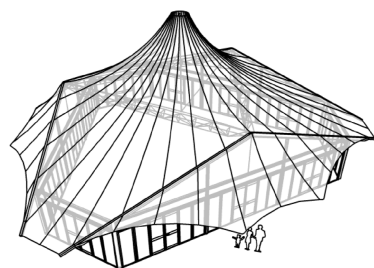

MoonBurst Triplex 12.5m Optional Configurations

Grid =
2.5m

186m²

372m²

558m²

744m²

MoonBurst Marquee
12.5m Clearspan - Module
All modules allow Standard or Long Roof,
and additional standard 12.5m linial
modules to any side.