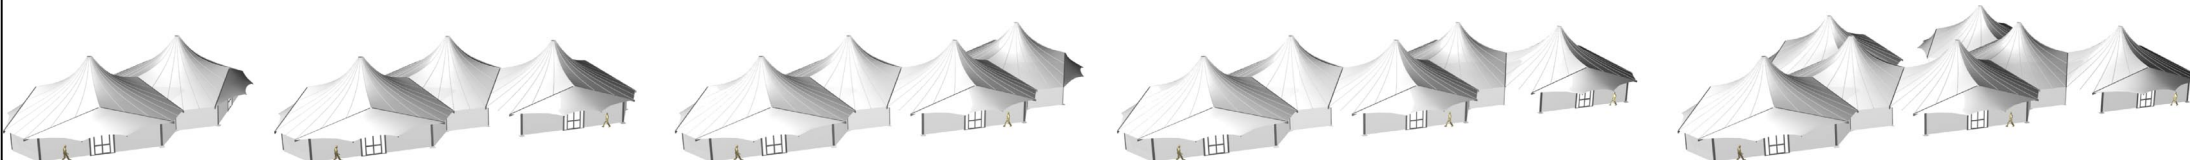

MoonBurst Triplex 12.5m Optional Configurations

Grid =
2.5m

186m²

372m²

558m²

744m²

MoonBurst Marquee
12.5m Clearspan - Module
All modules allow Standard or Long Roof,
and additional standard 12.5m linial
modules to any side.

Planner info@moonburststructures.com				
Title 1 MoonBurst Triplex		Title 2 Optional configurations		
MoonBurst structures tel : 0845 300 99 33 email : moonburststructures.com	Drawn by Middleton	Date 09-02-06	Drawing No. 001a	Sheet No. 1 of 1
	Project 078	Scale nts		