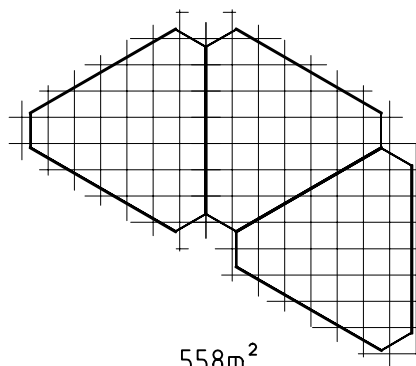

MoonBurst Triplex 12.5m Optional Configurations

Grid =
2.5m

186m²

372m²

558m²

744m²

MoonBurst Marquee
12.5m Clearspan - Module
All modules allow Standard or Long Roof,
and additional standard 12.5m linial
modules to any side.