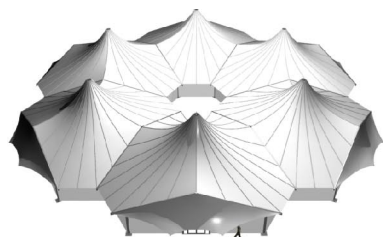

MoonBurst Triplex 12.5m Optional Configurations

Grid =
2.5m

186m²

372m²

558m²

744m²

MoonBurst Marquee
12.5m Clearspan - Module
All modules allow Standard or Long Roof,
and additional standard 12.5m linial
modules to any side.