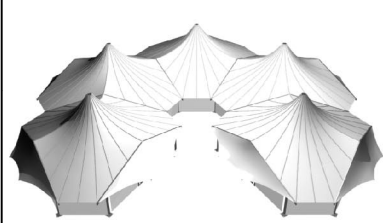

MoonBurst Triplex 12.5m Optional Configurations

Grid =
2.5m

186m²

372m²

558m²

744m²

MoonBurst Marquee
12.5m Clearspan - Module
All modules allow Standard or Long Roof,
and additional standard 12.5m linial
modules to any side.