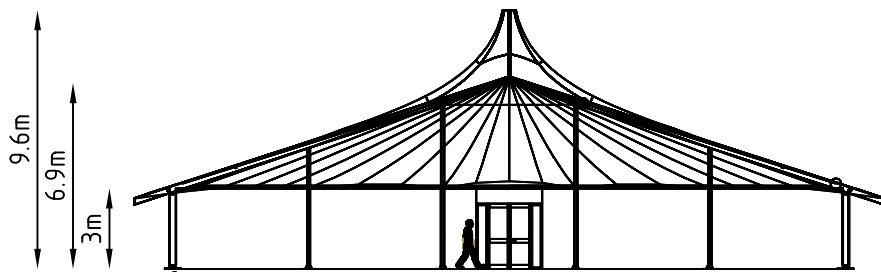

MoonBurst Marquee

25m Clearspan - Standard

All models allow Standard or Long Roof, and increase to any length in 5 meter increments.

Internal length:	25 meters	82 feet	External length:	31 meters	101 feet	Typical capacities	5 modules:
Internal width:	25 meters	82 feet	External width:	28 meters	92 feet	Theater	625 people
Internal height:	6.9 meters	23 feet	External height:	9.6 meters	31.5 feet	Dining	937 people
Internal Area:	632 sq. meters	6802 square feet	External Area:	757 sq. meters	8148 square feet	Dance	1250 people

Phone: info@moonburststructures.com

Title 1: MoonBurst Marquee		Title 2: 25m Clear Span Standard	
	Drawn by: C Middleton	Date:	Drawing No.:
	Project: 078	Scale: nts	004 A
Designers: tel: 0845 300 99 33		Sheet No.: 1 of 2	