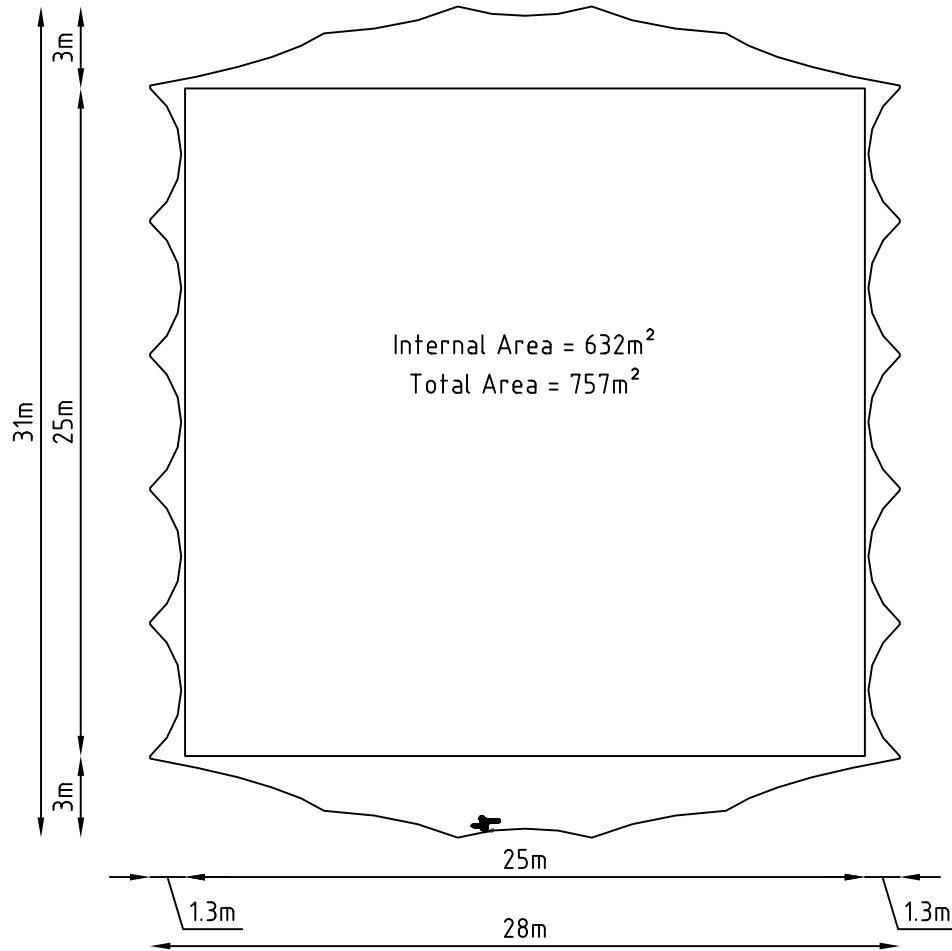

MoonBurst Marquee

25m Clearspan - Standard

All models allow Standard or Long Roof, and increase to any length in 5 meter increments.

Internal length:	25 meters	82 feet	External length:	31 meters	101 feet	Typical capacities	5 modules:
Internal width:	25 meters	82 feet	External width:	28 meters	92 feet	Theater	625 people
Internal height:	6.9 meters	23 feet	External height:	9.6 meters	31.5 feet	Dining	937 people
Internal Area:	632 sq. meters	6802 square feet	External Area:	757 sq. meters	8148 square feet	Dance	1250 people

Phone: info@moonburststructures.com

Title 1: MoonBurst Marquee		Title 2: 25m Clear Span Standard	
	Drawn by: C Middleton	Date:	Drawing No.:
	Project: 078	Scale: nts	004 A
Designers: tel: 0845 300 99 33		Sheet No.: 1 of 2	