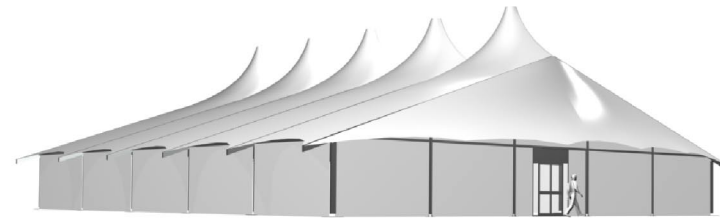

MoonBurst Marquee

25m Clearspan - Standard

All models allow Standard or Long Roof, and increase to any length in 5 meter increments.

Internal length:	25 meters	82 feet	External length:	31 meters	101 feet	Typical capacities	5 modules:
Internal width:	25 meters	82 feet	External width:	28 meters	92 feet	Theater	625 people
Internal height:	6.9 meters	23 feet	External height:	9.6 meters	31.5 feet	Dining	937 people
Internal Area:	632 sq. meters	6802 square feet	External Area:	757 sq. meters	8148 square feet	Dance	1250 people

Phone: info@moonburststructures.com

Title 1: MoonBurst Marquee		Title 2: 25m Clear Span Standard	
	Drawn by: C Middleton	Date:	Drawing No.:
	Project: 078	Scale: nts	004 A
Designers: tel: 0845 300 99 33		Sheet No.: 1 of 2	