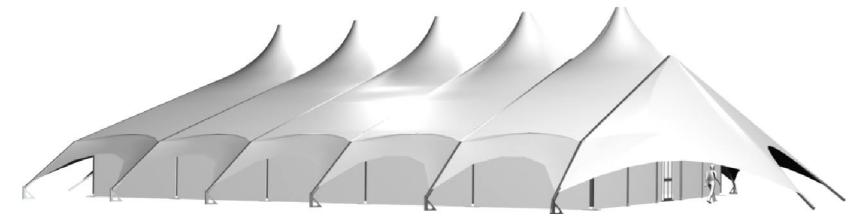

MoonBurst Marquee

25m Clearspan - Standard

All models allow Standard or Long Roof, and increase to any length in 5 meter increments.

Internal length:	25 meters	82 feet	External length:	31 meters	101 feet	Typical capacities	5 modules:
Internal width:	25 meters	82 feet	External width:	28 meters	92 feet	Theater	625 people
Internal height:	6.9 meters	23 feet	External height:	9.6 meters	31.5 feet	Dining	937 people
Internal Area:	632 sq. meters	6802 square feet	External Area:	757 sq. meters	8148 square feet	Dance	1250 people

Phone: info@moonburststructures.com

Title 1: MoonBurst Marquee		Title 2: 25m Clear Span Standard	
	Drawn by: C Middleton	Date:	Drawing No.:
	Project: 078	Scale: nts	004 A
Designers: tel: 0845 300 99 33		Sheet No.: 1 of 2	