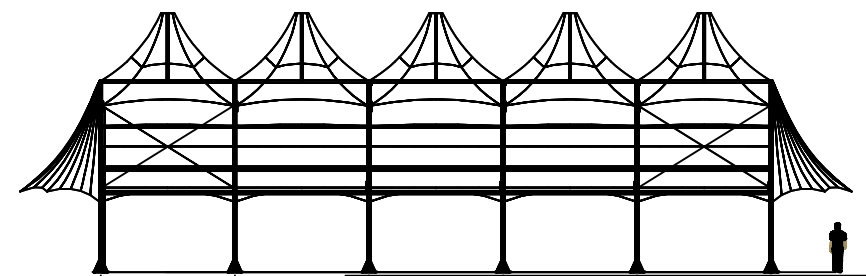

MoonBurst Marquee

25m Clearspan - Standard

All models allow Standard or Long Roof, and increase to any length in 5 meter increments.

Internal length:	25 meters	82 feet	External length:	31 meters	101 feet	Typical capacities	5 modules:
Internal width:	25 meters	82 feet	External width:	28 meters	92 feet	Theater	625 people
Internal height:	6.9 meters	23 feet	External height:	9.6 meters	31.5 feet	Dining	937 people
Internal Area:	632 sq. meters	6802 square feet	External Area:	757 sq. meters	8148 square feet	Dance	1250 people

Phone: info@moonburststructures.com

Title 1: MoonBurst Marquee		Title 2: 25m Clear Span Standard	
	Drawn by: C Middleton	Date:	Drawing No.:
	Project: 078	Scale: nts	004 A
Designers: tel: 0845 300 99 33		Sheet No.: 1 of 2	