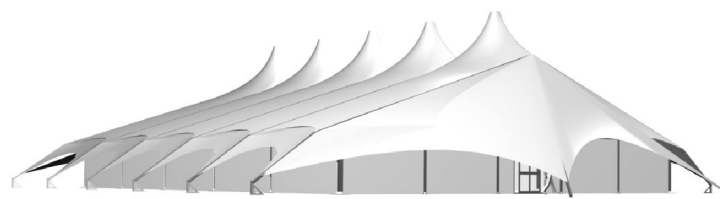

MoonBurst Marquee

25m Clearspan - Long Roof.

All models allow Standard or Long Roof, and increase to any length in 5 meter increments.

Internal length:	25 meters	82 feet
Internal width:	25 meters	82 feet
Internal height:	6.9 meters	23 feet
Internal Area:	632 sq. meters	6802 square feet

External length:	40 meters	131 feet
External width:	33 meters	108 feet
External height:	9.6 meters	31.5 feet
External Area:	945 sq. meters	10172 square feet

Typical capacities	5 modules:
Theater	632 people
Dining	948 people
Dance	1264 people