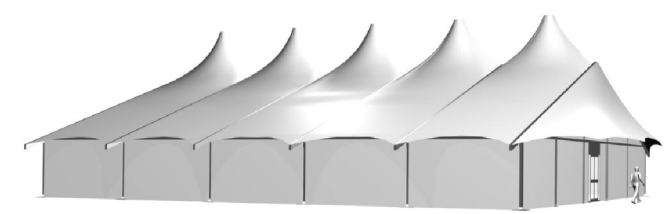

MoonBurst Marquee

25m Clearspan - Long Roof.

All models allow Standard or Long Roof, and increase to any length in 5 meter increments.

Internal length:	25 meters	82 feet
Internal width:	25 meters	82 feet
Internal height:	6.9 meters	23 feet
Internal Area:	632 sq. meters	6802 square feet

External length:	40 meters	131 feet
External width:	33 meters	108 feet
External height:	9.6 meters	31.5 feet
External Area:	945 sq. meters	10172 square feet

Typical capacities	5 modules:
Theater	632 people
Dining	948 people
Dance	1264 people