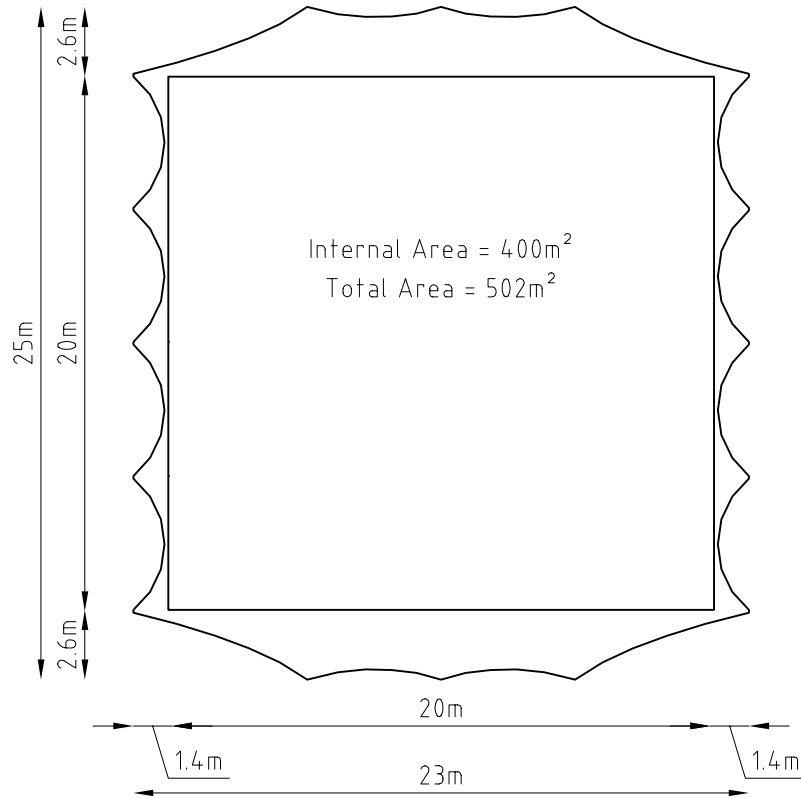

MoonBurst Marquee

20m Clearspan - Standard

All models allow Standard or Long Roof, and increase to any length in 5 meter increments.

Internal length:	20 meters	65.6 feet	External length:	25 meters	82 feet	Typical capacities	4 modules:
Internal width:	20 meters	65.6 feet	External width:	23 meters	75 feet	Theater	502 people
Internal height:	6.1 meters	20 feet	External height:	8.8 meters	29 feet	Dining	753 people
Internal Area:	400 sq. meters	4305 square feet	External Area:	502 sq. meters	5403 square feet	Dance	1004 people

Planner info@moonburststructures.com		Title 1 MoonBurst Marquee		Title 2 20m Clear Span Standard	
MoonBurst structures tel : 0845 300 99 33 email : moonburststructures.com	Drawn by CMiddleton	Date	Drawing No. 003A	Sheet No. 1 of 2	
	Project 078	Scale nts			