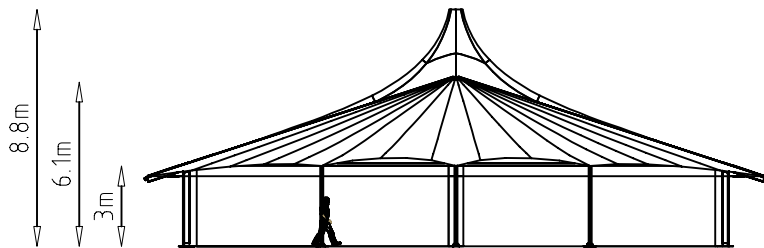

MoonBurst Marquee

20m Clearspan - Standard

All models allow Standard or Long Roof, and increase to any length in 5 meter increments.

Internal length:	20 meters	65.6 feet	External length:	25 meters	82 feet	Typical capacities	4 modules:
Internal width:	20 meters	65.6 feet	External width:	23 meters	75 feet	Theater	502 people
Internal height:	6.1 meters	20 feet	External height:	8.8 meters	29 feet	Dining	753 people
Internal Area:	400 sq. meters	4305 square feet	External Area:	502 sq. meters	5403 square feet	Dance	1004 people

Planner info@moonburststructures.com		Title 1 MoonBurst Marquee		Title 2 20m Clear Span Standard	
MoonBurst structures tel : 0845 300 99 33 email : moonburststructures.com	Drawn by CMiddleton	Date	Drawing No. 003A	Sheet No. 1 of 2	
	Project 078	Scale nts			