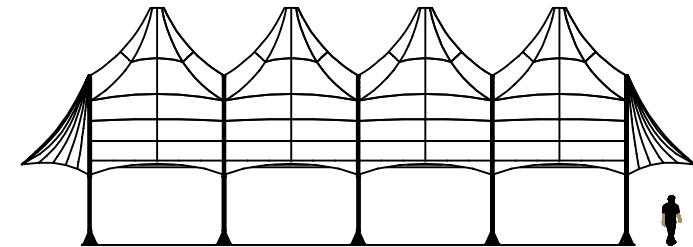

MoonBurst Marquee

20m Clearspan - Standard

All models allow Standard or Long Roof, and increase to any length in 5 meter increments.

Internal length:	20 meters	65.6 feet	External length:	25 meters	82 feet	Typical capacities	4 modules:
Internal width:	20 meters	65.6 feet	External width:	23 meters	75 feet	Theater	502 people
Internal height:	6.1 meters	20 feet	External height:	8.8 meters	29 feet	Dining	753 people
Internal Area:	400 sq. meters	4305 square feet	External Area:	502 sq. meters	5403 square feet	Dance	1004 people

Planner info@moonburststructures.com		Title 1 MoonBurst Marquee		Title 2 20m Clear Span Standard	
MoonBurst structures tel : 0845 300 99 33 email : moonburststructures.com	Drawn by CMiddleton	Date	Drawing No. 003A	Sheet No. 1 of 2	
	Project 078	Scale nts			