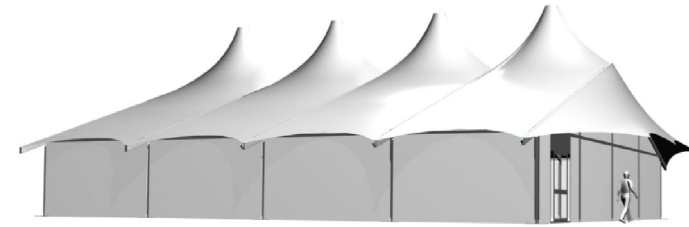

MoonBurst Marquee

20m Clearspan - Standard

All models allow Standard or Long Roof, and increase to any length in 5 meter increments.

Internal length:	20 meters	65.6 feet	External length:	25 meters	82 feet	Typical capacities	4 modules:
Internal width:	20 meters	65.6 feet	External width:	23 meters	75 feet	Theater	502 people
Internal height:	6.1 meters	20 feet	External height:	8.8 meters	29 feet	Dining	753 people
Internal Area:	400 sq. meters	4305 square feet	External Area:	502 sq. meters	5403 square feet	Dance	1004 people

Planner info@moonburststructures.com		Title 1 MoonBurst Marquee		Title 2 20m Clear Span Standard	
MoonBurst structures tel : 0845 300 99 33 email : moonburststructures.com	Drawn by CMiddleton	Date	Drawing No. 003A	Sheet No. 1 of 2	
	Project 078	Scale nts			