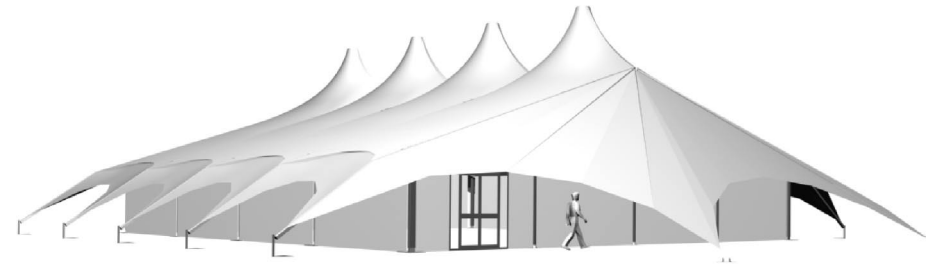

MoonBurst Marquee

20m Clearspan - Standard

All models allow Standard or Long Roof, and increase to any length in 5 meter increments.

Internal length:	20 meters	65.6 feet	External length:	25 meters	82 feet	Typical capacities	4 modules:
Internal width:	20 meters	65.6 feet	External width:	23 meters	75 feet	Theater	502 people
Internal height:	6.1 meters	20 feet	External height:	8.8 meters	29 feet	Dining	753 people
Internal Area:	400 sq. meters	4305 square feet	External Area:	502 sq. meters	5403 square feet	Dance	1004 people

Planner info@moonburststructures.com		Title 1 MoonBurst Marquee		Title 2 20m Clear Span Standard	
MoonBurst structures tel : 0845 300 99 33 email : moonburststructures.com	Drawn by CMiddleton	Date	Drawing No. 003A	Sheet No. 1 of 2	
	Project 078	Scale nts			