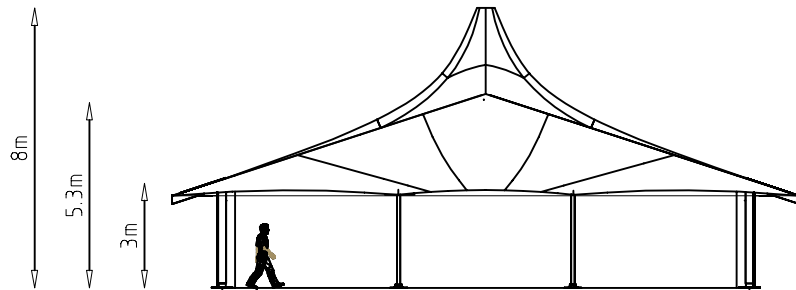

MoonBurst Marquee

15m Clearspan - Standard

All models allow Standard or Long Roof, and increase to any length in 5 meter increments.

Internal length: 15 meters / 49 feet		External length: 20 meters / 65.6 feet		Typical capacities: 3 modules:	
Internal width: 15 meters / 49 feet		External width: 18 meters / 59 feet		Theater: 225 people	
Internal height: 5.3 meters / 17 feet		External height: 8 meters / 26 feet		Dining: 337 people	
Internal Area: 225 sq. meters / 2422 square feet		External Area: 300 sq. meters / 3230 square feet		Dance: 450 people	

Filename: info@moonburststructures.com Title 1: MoonBurst Marquee Title 2: 15m Clear Span Standard		Drawn by: C Middleton Date: 13-02-06 Project: 078	Drawing No.: 002A Scale: nts	Sheet No.: 1 of 2
MoonBurst structures tel: 0845 300 99 33 email: info@moonburststructures.com		Designers		