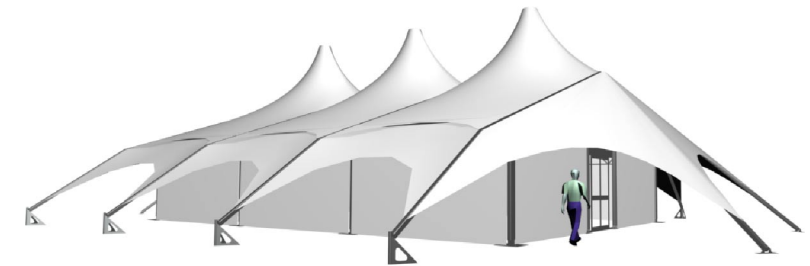

MoonBurst Marquee

15m Clearspan - Standard

All models allow Standard or Long Roof, and increase to any length in 5 meter increments.

Internal length: 15 meters / 49 feet		External length: 20 meters / 65.6 feet		Typical capacities: 3 modules:	
Internal width: 15 meters / 49 feet		External width: 18 meters / 59 feet		Theater: 225 people	
Internal height: 5.3 meters / 17 feet		External height: 8 meters / 26 feet		Dining: 337 people	
Internal Area: 225 sq. meters / 2422 square feet		External Area: 300 sq. meters / 3230 square feet		Dance: 450 people	

Filename: info@moonburststructures.com Title 1: MoonBurst Marquee Title 2: 15m Clear Span Standard		Drawn by: C Middleton Date: 13-02-06 Project: 078	Drawing No.: 002A Scale: nts	Sheet No.: 1 of 2
MoonBurst structures tel: 0845 300 99 33 email: info@moonburststructures.com		Designers		