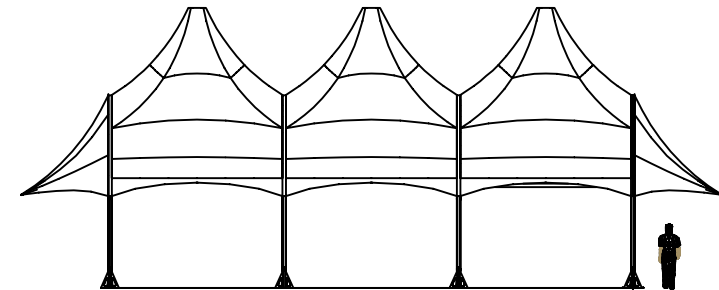

MoonBurst Marquee

15m Clearspan - Standard

All models allow Standard or Long Roof, and increase to any length in 5 meter increments.

Internal length: 15 meters / 49 feet		External length: 20 meters / 65.6 feet		Typical capacities: 3 modules:	
Internal width: 15 meters / 49 feet		External width: 18 meters / 59 feet		Theater: 225 people	
Internal height: 5.3 meters / 17 feet		External height: 8 meters / 26 feet		Dining: 337 people	
Internal Area: 225 sq. meters / 2422 square feet		External Area: 300 sq. meters / 3230 square feet		Dance: 450 people	

Filename: info@moonburststructures.com Title 1: MoonBurst Marquee Title 2: 15m Clear Span Standard		Drawn by: C Middleton Date: 13-02-06 Project: 078	Drawing No.: 002A Scale: nts	Sheet No.: 1 of 2
MoonBurst structures tel: 0845 300 99 33 email: info@moonburststructures.com		Designers		