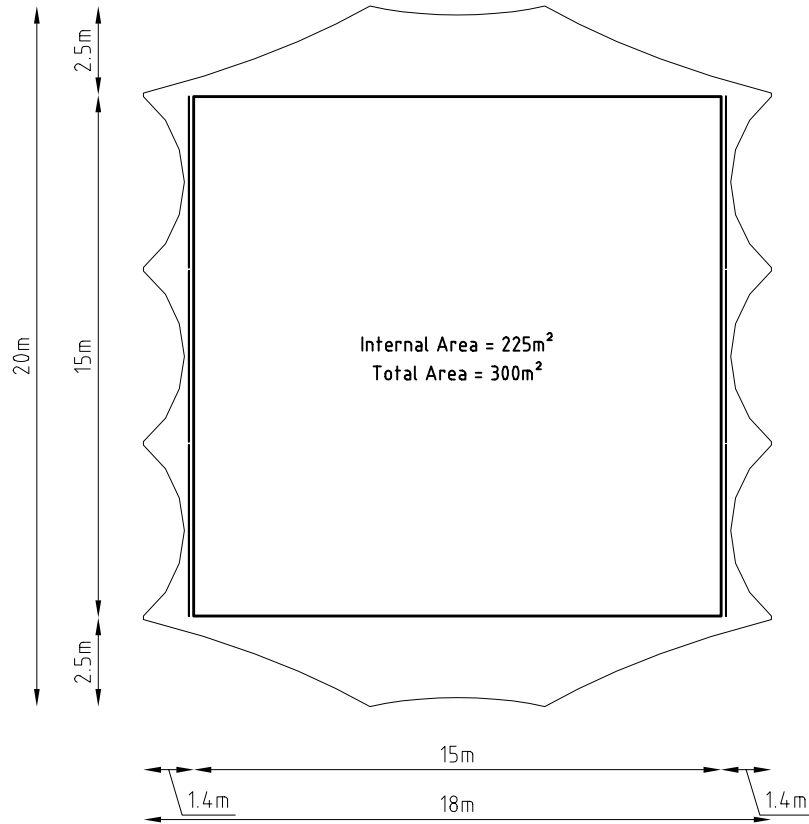

MoonBurst Marquee

15m Clearspan - Standard

All models allow Standard or Long Roof, and increase to any length in 5 meter increments.

Internal length: 15 meters / 49 feet		External length: 20 meters / 65.6 feet		Typical capacities: 3 modules:	
Internal width: 15 meters / 49 feet		External width: 18 meters / 59 feet		Theater: 225 people	
Internal height: 5.3 meters / 17 feet		External height: 8 meters / 26 feet		Dining: 337 people	
Internal Area: 225 sq. meters / 2422 square feet		External Area: 300 sq. meters / 3230 square feet		Dance: 450 people	

Filename: info@moonburststructures.com Title 1: MoonBurst Marquee Title 2: 15m Clear Span Standard		Drawn by: C Middleton Date: 13-02-06 Project: 078	Drawing No.: 002A Scale: nts	Sheet No.: 1 of 2
MoonBurst structures tel: 0845 300 99 33 email: info@moonburststructures.com		Designers		