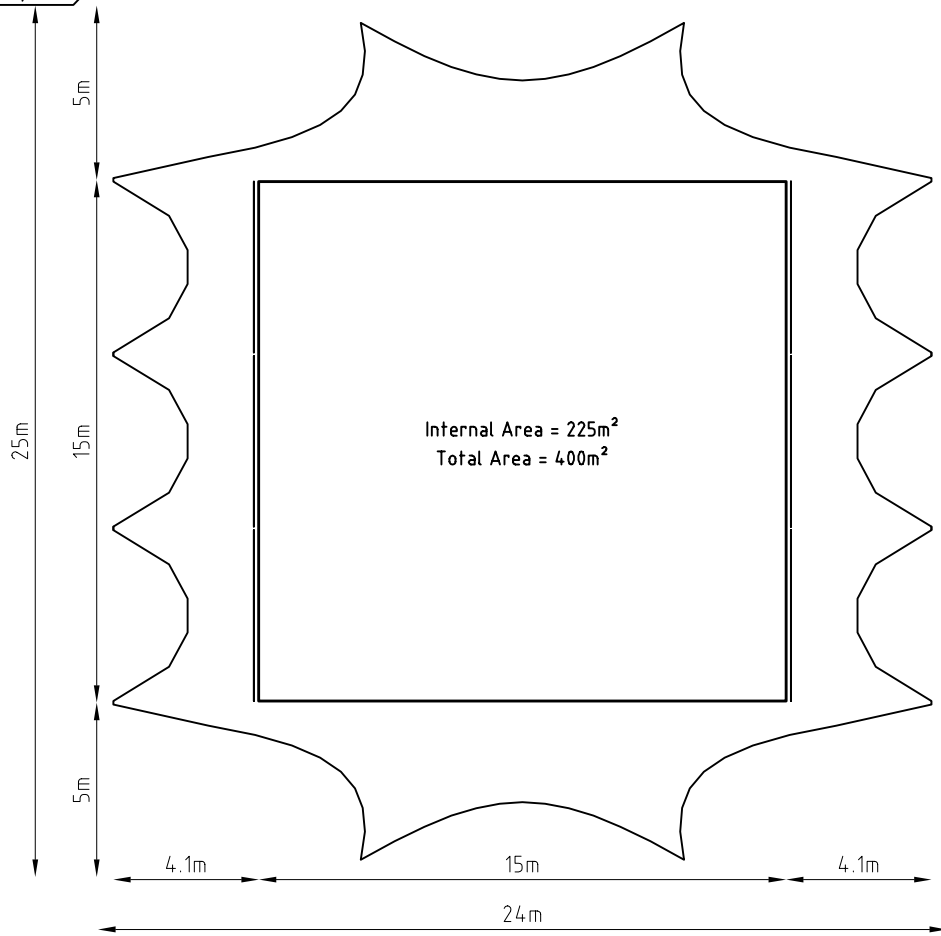

IF IN DOUBT, ASK.

MoonBurst Marquee

15m Clearspan - Long Roof

All models allow Standard or Long Roof, and increase to any length in 5 meter increments.

Internal length:	15 meters	49 feet	External length:	25 meters	82 feet	Typical capacities	3 modules:	Title 1: MoonBurst Marquee Title 2: 15m Clear Span Long Roof			
Internal width:	15 meters	49 feet	External width:	24 meters	78 feet	Theater	225 people	Drawn by: CMiddleton Date: 13-02-06 Project: 078 Scale: nts	002A	2 of 2	Designers: info@moonburststructures.com tel: 0845 300 99 33 email: moonburststructures.com
Internal height:	5.3 meters	17 feet	External height:	8 meters	26 feet	Dining	337 people				
Internal Area:	225 sq. meters	2422 square feet	External Area:	400 sq. meters	4305 square feet	Dance	450 people				