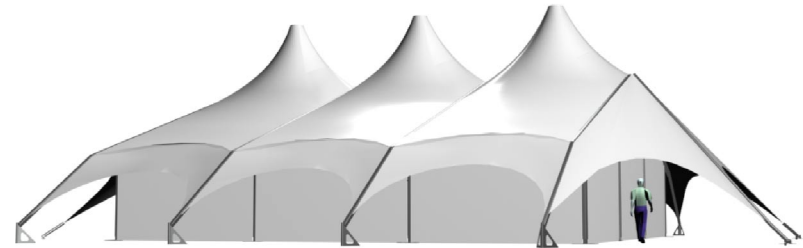

IF IN DOUBT, ASK.

MoonBurst Marquee

15m Clearspan - Long Roof

All models allow Standard or Long Roof, and increase to any length in 5 meter increments.

Internal length:	15 meters	49 feet	External length:	25 meters	82 feet	Typical capacities	3 modules:	Title 1: MoonBurst Marquee Title 2: 15m Clear Span Long Roof			
Internal width:	15 meters	49 feet	External width:	24 meters	78 feet	Theater	225 people	Drawn by: CMiddleton Date: 13-02-06 Project: 078 Scale: nts	002A	2 of 2	Designers: info@moonburststructures.com tel: 0845 300 99 33 email: moonburststructures.com
Internal height:	5.3 meters	17 feet	External height:	8 meters	26 feet	Dining	337 people				
Internal Area:	225 sq. meters	2422 square feet	External Area:	400 sq. meters	4305 square feet	Dance	450 people				