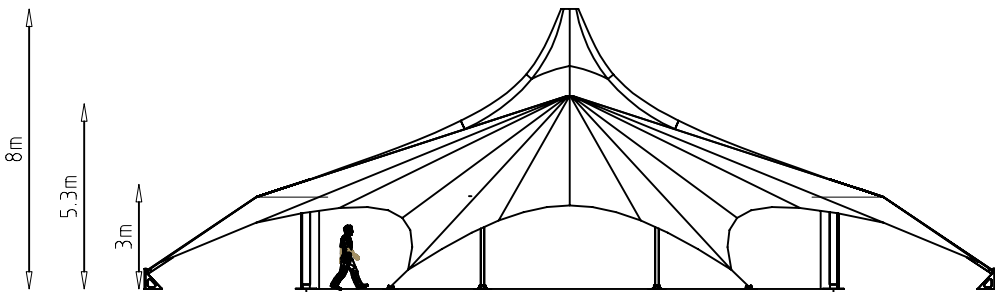

IF IN DOUBT, ASK.

MoonBurst Marquee

15m Clearspan - Long Roof

All models allow Standard or Long Roof, and increase to any length in 5 meter increments.

Internal length:	15 meters	49 feet	External length:	25 meters	82 feet	Typical capacities	3 modules:	Title 1: MoonBurst Marquee Title 2: 15m Clear Span Long Roof			
Internal width:	15 meters	49 feet	External width:	24 meters	78 feet	Theater	225 people	Drawn by: CMiddleton Date: 13-02-06 Project: 078 Scale: nts	002A	2 of 2	Designers: info@moonburststructures.com tel: 0845 300 99 33 email: moonburststructures.com
Internal height:	5.3 meters	17 feet	External height:	8 meters	26 feet	Dining	337 people				
Internal Area:	225 sq. meters	2422 square feet	External Area:	400 sq. meters	4305 square feet	Dance	450 people				