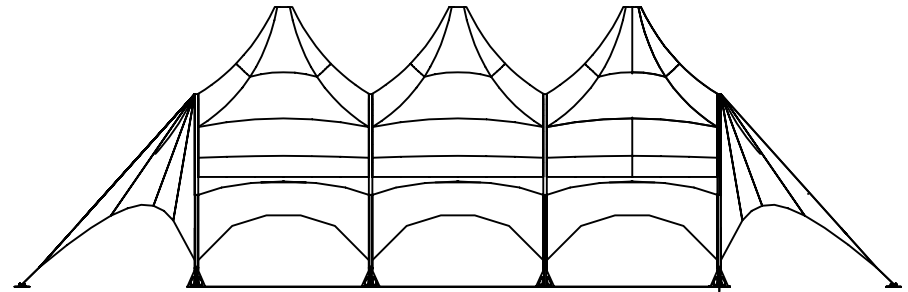

IF IN DOUBT, ASK.

MoonBurst Marquee

15m Clearspan - Long Roof

All models allow Standard or Long Roof, and increase to any length in 5 meter increments.

Internal length:	15 meters	49 feet	External length:	25 meters	82 feet	Typical capacities	3 modules:	Title 1: MoonBurst Marquee Title 2: 15m Clear Span Long Roof			
Internal width:	15 meters	49 feet	External width:	24 meters	78 feet	Theater	225 people	Drawn by: CMiddleton Date: 13-02-06 Project: 078 Scale: nts	002A	2 of 2	Designers: info@moonburststructures.com tel: 0845 300 99 33 email: moonburststructures.com
Internal height:	5.3 meters	17 feet	External height:	8 meters	26 feet	Dining	337 people				
Internal Area:	225 sq. meters	2422 square feet	External Area:	400 sq. meters	4305 square feet	Dance	450 people				