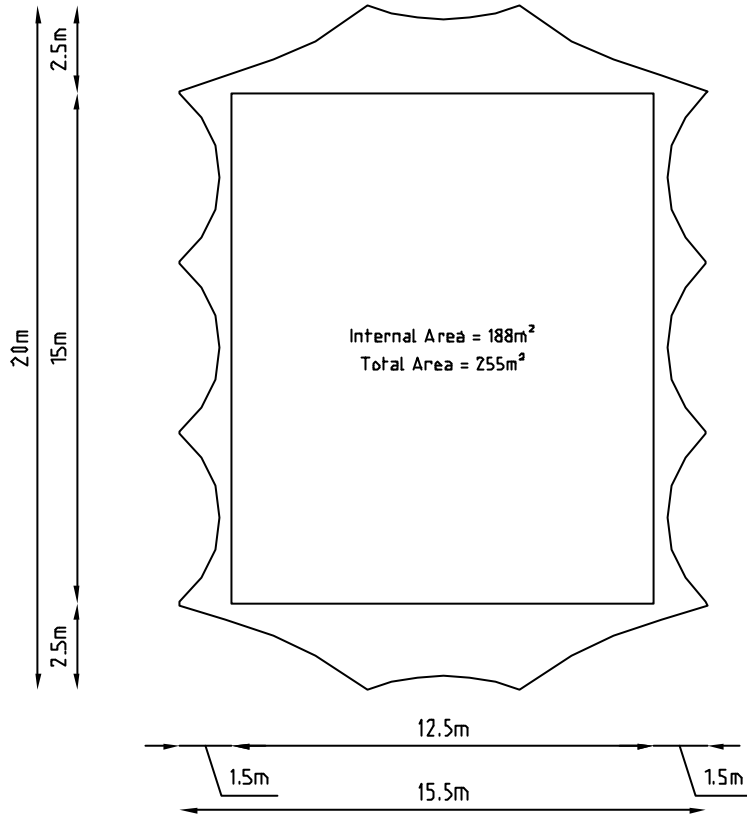

IF IN DOUBT, ASK.

MoonBurst Marquee

12.5m Clearspan - Standard

All models allow Standard or Long Roof, and increase to any length in 5 meter increments.

Internal length:	15 meters	49 feet
Internal width:	12.5 meters	41 feet
Internal height:	5 meters	16 feet
Internal Area:	188 sq. meters	2024 square feet

External length:	20 meters	65.6 feet
External width:	15.5 meters	50.8 feet
External height:	7.6 meters	25 feet
External Area:	255 sq. meters	2745 square feet

Typical capacities	3 modules:
Theater	188 people
Dining	282 people
Dance	376 people

Phone: info@moonburststructures.com

Model: MoonBurst Marquee	Size: 12.5m Clear Span Standard
MoonBurst Structures	Created by: Middleton
tel: 0845 301 99 33	Project: 178
Address: info@moonburststructures.com	Sheet No: 001A
	Page No: 1 of 2