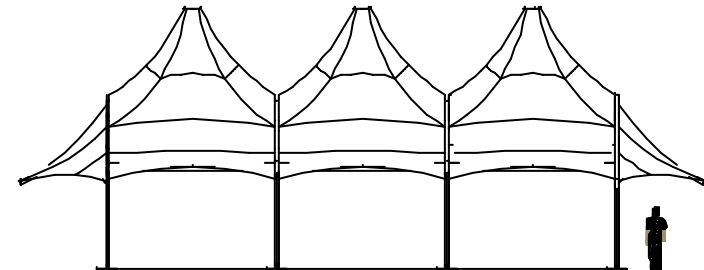

IF IN DOUBT, ASK.

MoonBurst Marquee

12.5m Clearspan - Standard

All models allow Standard or Long Roof, and increase to any length in 5 meter increments.

Internal length:	15 meters	49 feet
Internal width:	12.5 meters	41 feet
Internal height:	5 meters	16 feet
Internal Area:	188 sq. meters	2024 square feet

External length:	20 meters	65.6 feet
External width:	15.5 meters	50.8 feet
External height:	7.6 meters	25 feet
External Area:	255 sq. meters	2745 square feet

Typical capacities	3 modules:
Theater	188 people
Dining	282 people
Dance	376 people

Phone: info@moonburststructures.com

Model: MoonBurst Marquee	Size: 12.5m Clear Span Standard
MoonBurst Structures	Created by: Middleton
tel: 0845 301 99 33	Project: 178
Address: info@moonburststructures.com	Sheet No: 001A
	Page No: 1 of 2