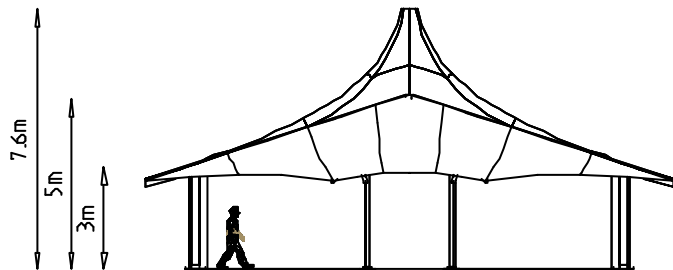

IF IN DOUBT, ASK.

MoonBurst Marquee

12.5m Clearspan - Standard

All models allow Standard or Long Roof, and increase to any length in 5 meter increments.

Internal length:	15 meters	49 feet
Internal width:	12.5 meters	41 feet
Internal height:	5 meters	16 feet
Internal Area:	188 sq. meters	2024 square feet

External length:	20 meters	65.6 feet
External width:	15.5 meters	50.8 feet
External height:	7.6 meters	25 feet
External Area:	255 sq. meters	2745 square feet

Typical capacities	3 modules:
Theater	188 people
Dining	282 people
Dance	376 people

Phone: info@moonburststructures.com

Model: MoonBurst Marquee	Size: 12.5m Clear Span Standard
MoonBurst Structures	Created by: Middleton
tel: 0845 301 99 33	Project: 178
Address: info@moonburststructures.com	Sheet No: 001A
	Page No: 1 of 2